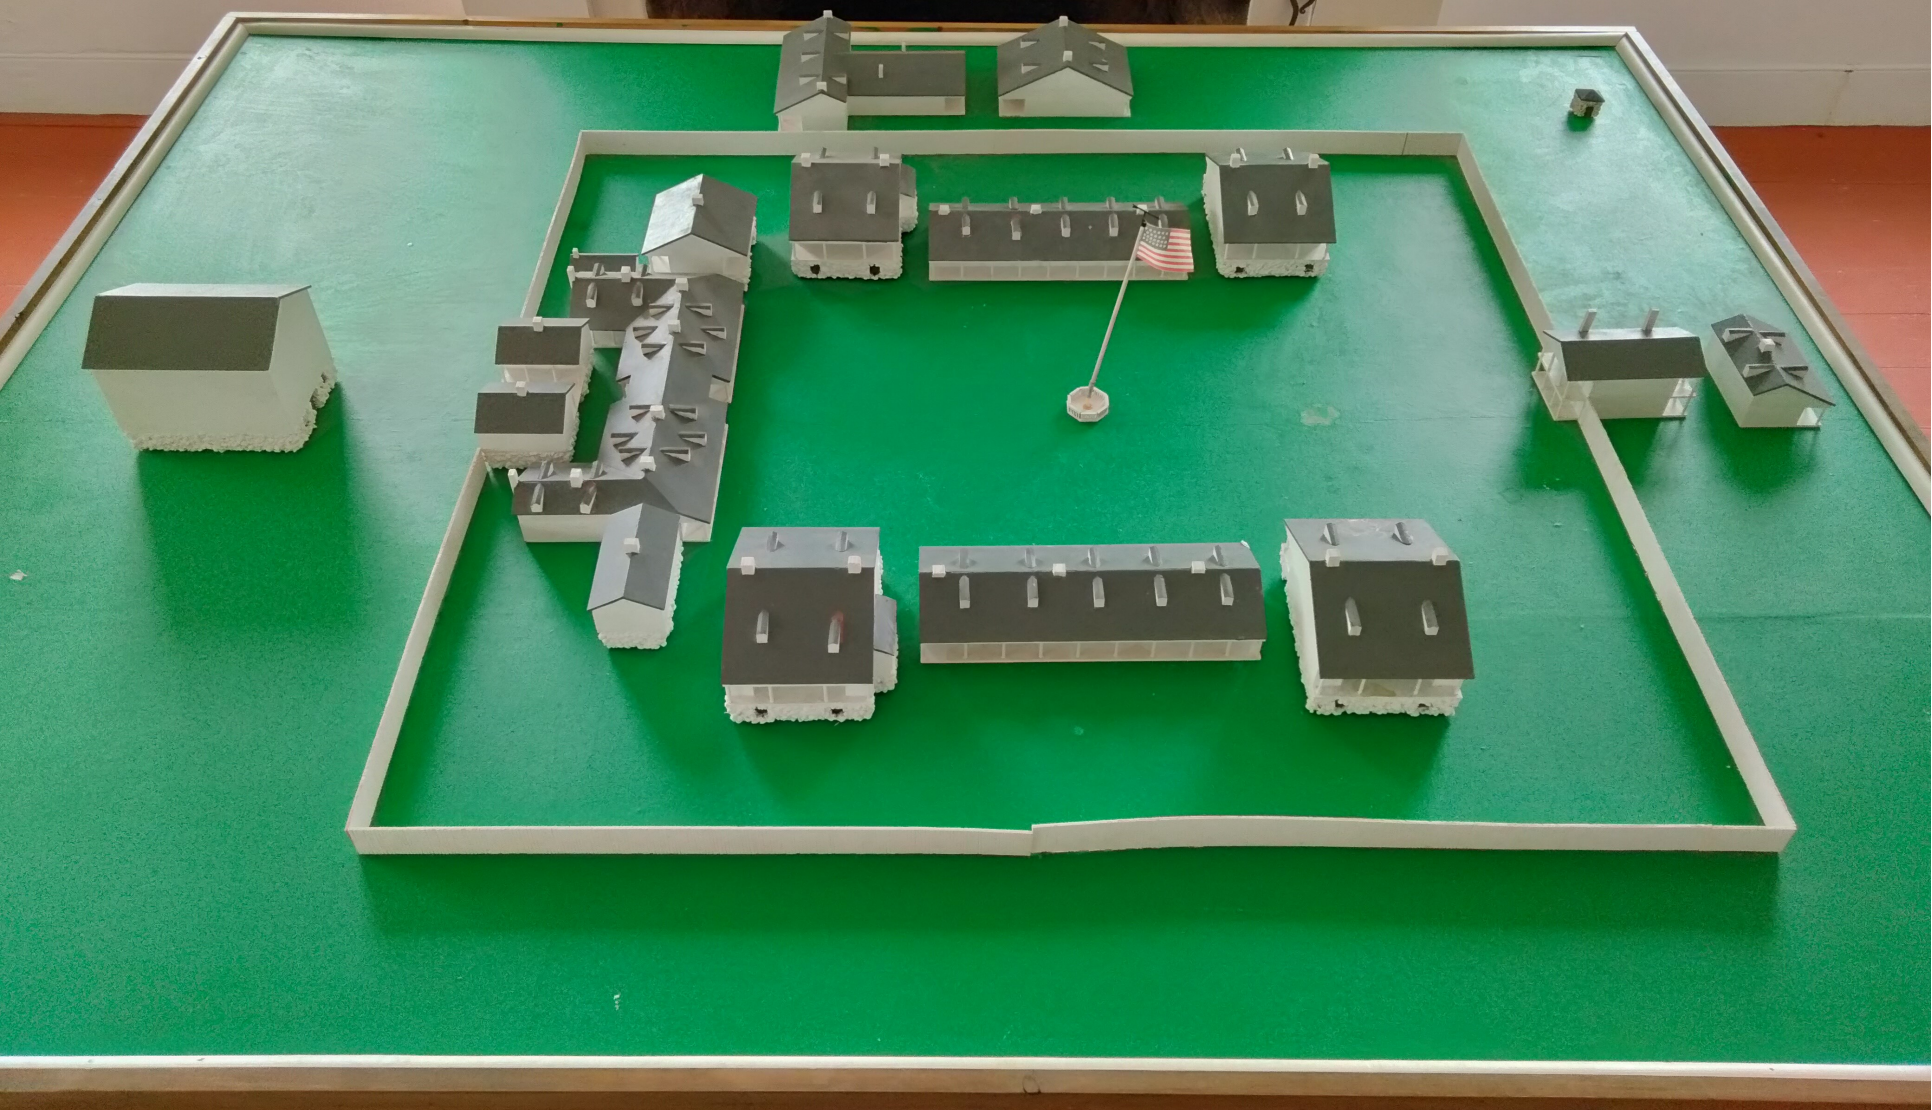

# Plan of Fort Howard, Wisc., 1830s

Heritage Hill State Historical Park Archives

# Model of Fort Howard

Heritage Hill State Historical Park